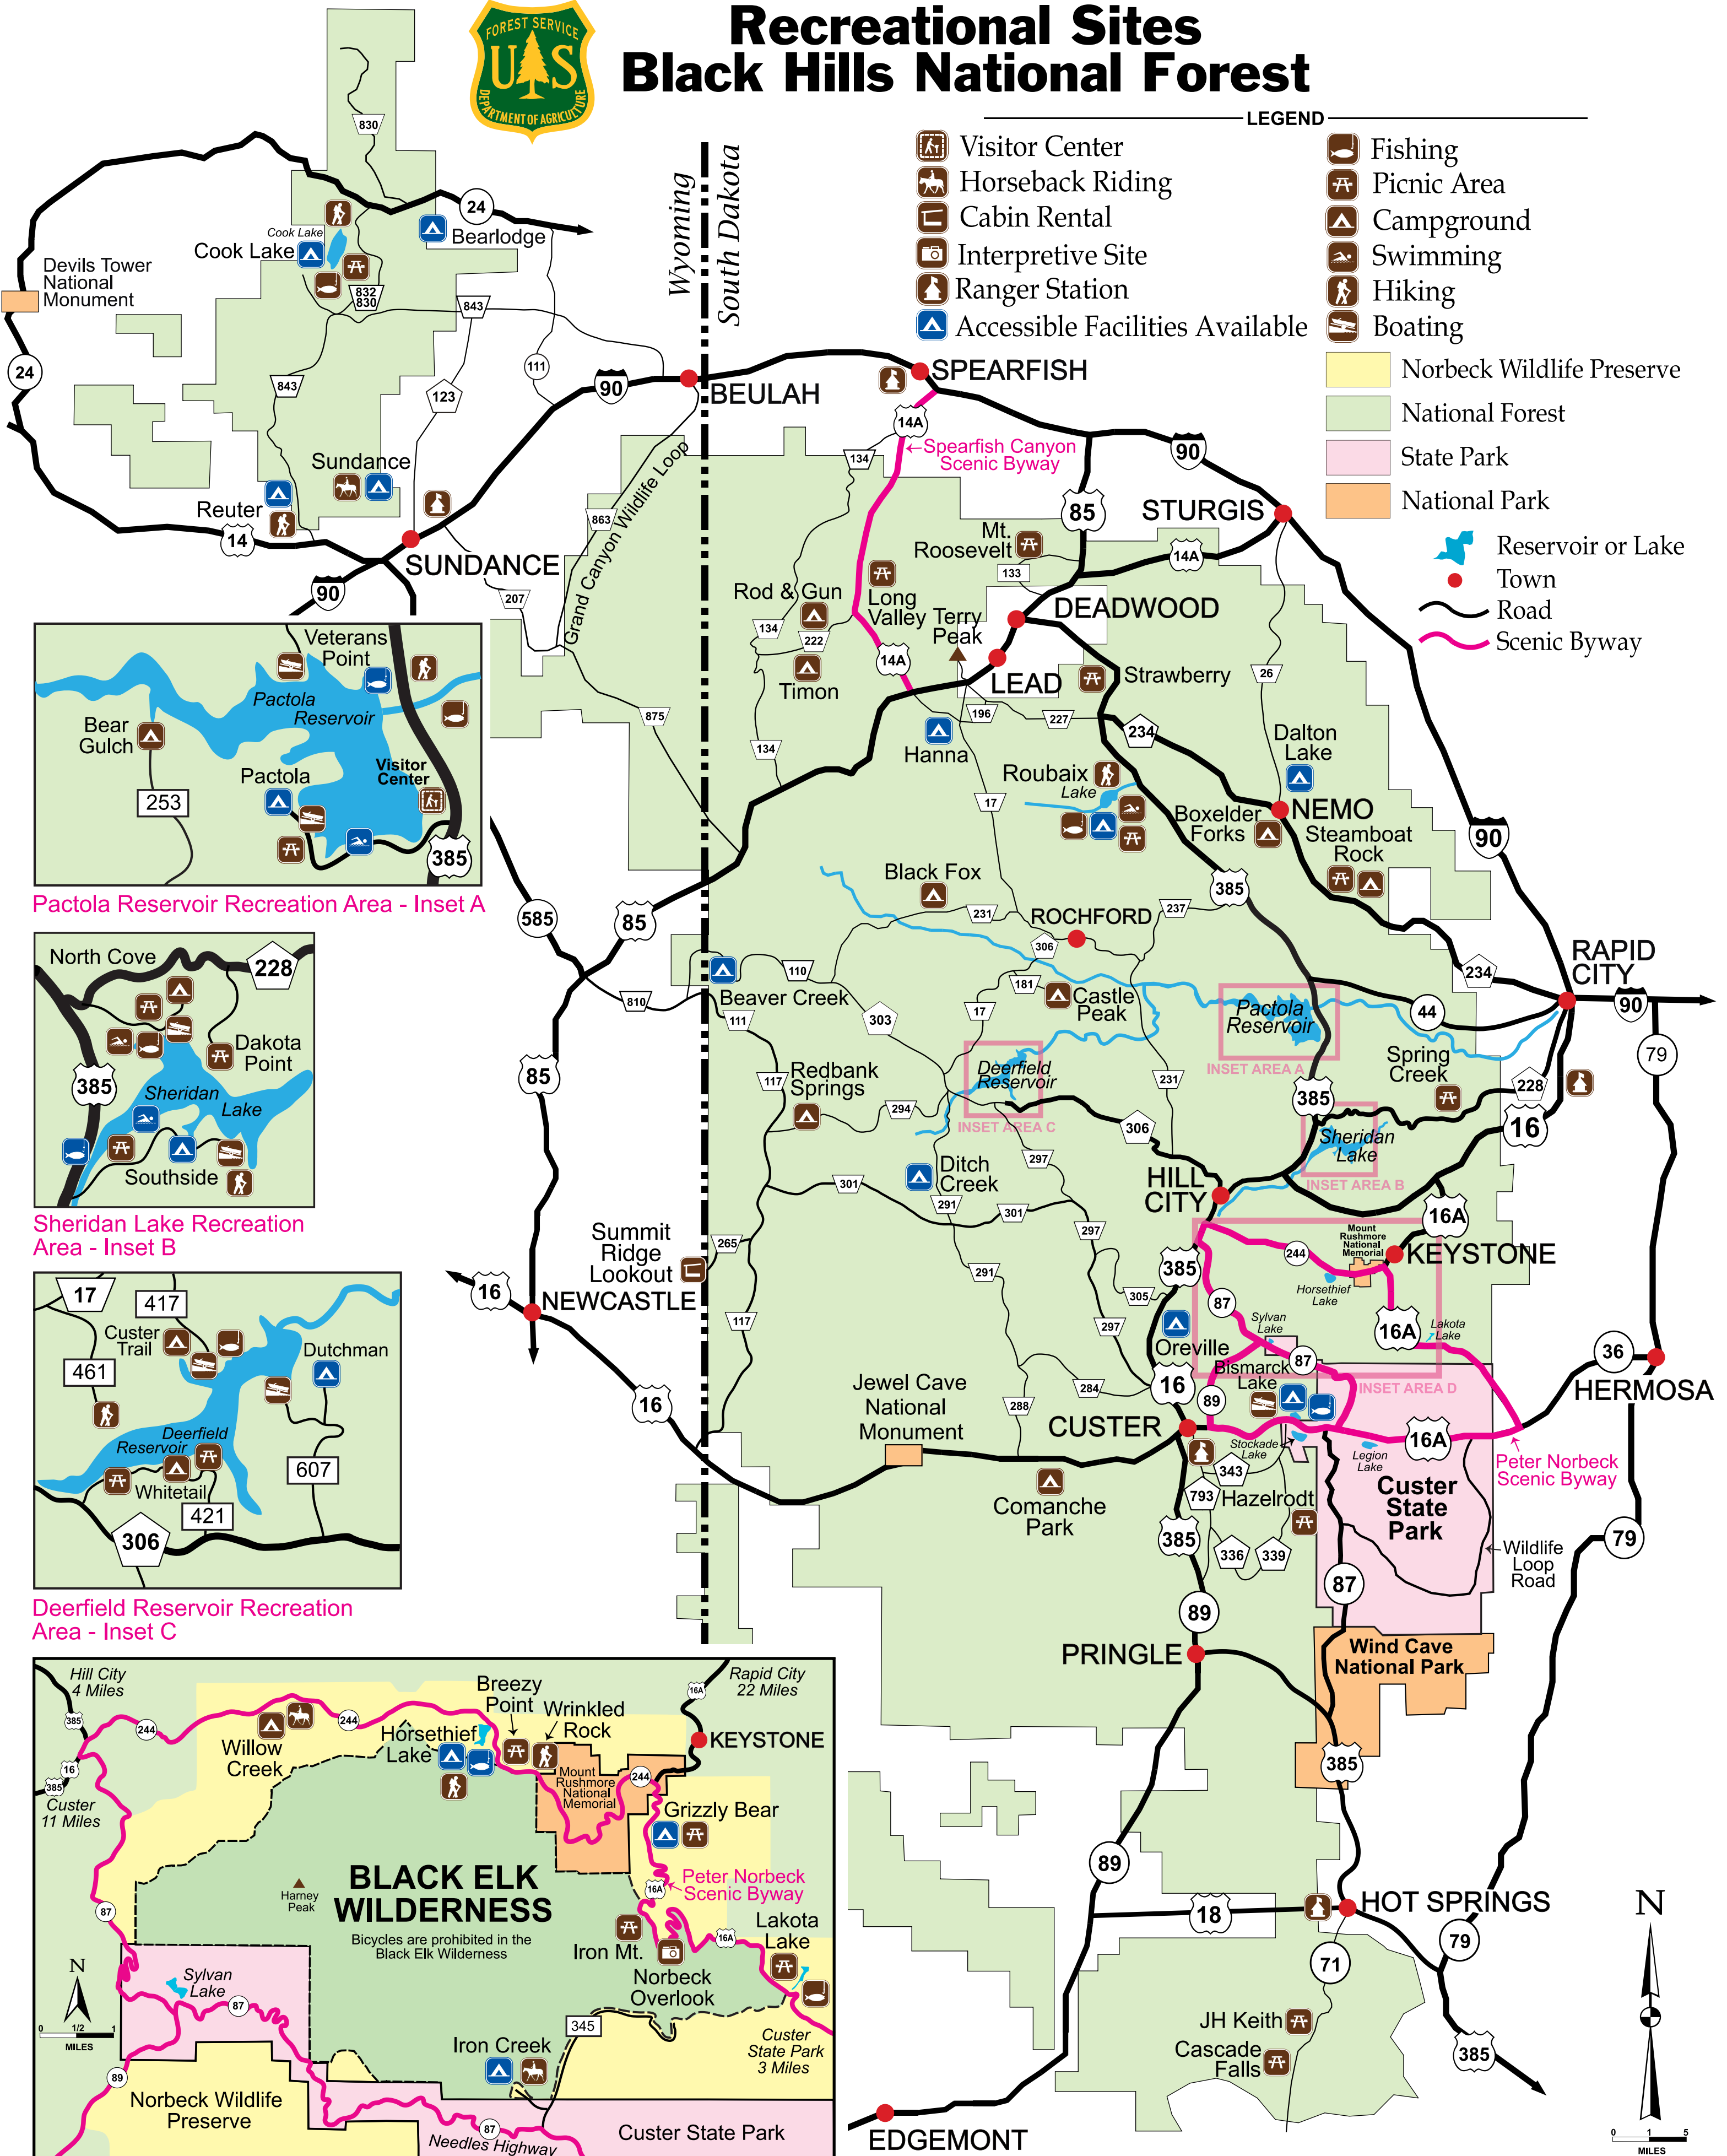

Recreational Sites Black Hills National Forest

LEGEND

- Visitor Center
- Fishing
- Horseback Riding
- Picnic Area
- Cabin Rental
- Campground
- Interpretive Site
- Swimming
- Ranger Station
- Hiking
- Accessible Facilities Available
- Boating
- Norbeck Wildlife Preserve
- National Forest
- State Park
- National Park
- Reservoir or Lake
- Town
- Road
- Scenic Byway

Pactola Reservoir Recreation Area - Inset A

Sheridan Lake Recreation Area - Inset B

Deerfield Reservoir Recreation Area - Inset C

Black Elk Wilderness Area - Inset D