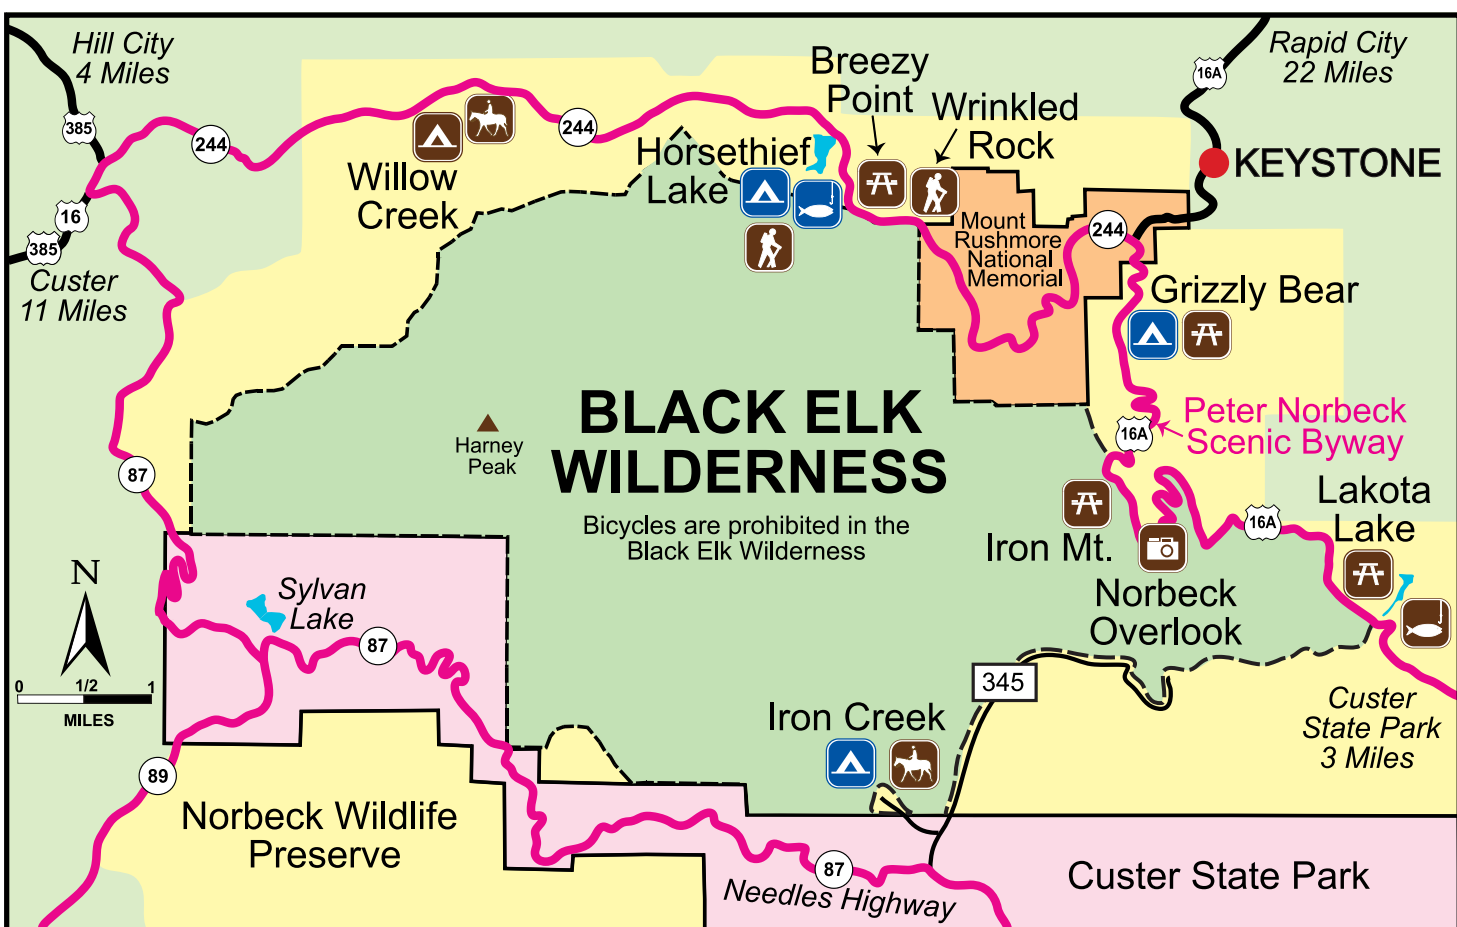

Recreational Sites Black Hills National Forest

LEGEND

- Visitor Center
- Fishing
- Horseback Riding
- Picnic Area
- Cabin Rental
- Campground
- Interpretive Site
- Swimming
- Ranger Station
- Hiking
- Accessible Facilities Available
- Boating
- Norbeck Wildlife Preserve
- National Forest
- State Park
- National Park
- Reservoir or Lake
- Town
- Road
- Scenic Byway

Pactola Reservoir Recreation Area - Inset A

Sheridan Lake Recreation Area - Inset B

Deerfield Reservoir Recreation Area - Inset C

Black Elk Wilderness Area - Inset D