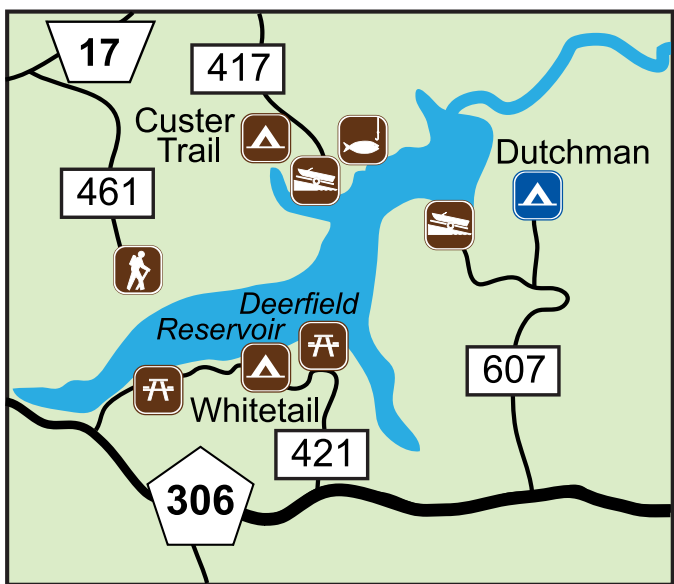

Recreational Sites Black Hills National Forest

LEGEND

- Visitor Center
- Fishing
- Horseback Riding
- Picnic Area
- Cabin Rental
- Campground
- Interpretive Site
- Swimming
- Ranger Station
- Hiking
- Accessible Facilities Available
- Boating
- Norbeck Wildlife Preserve
- National Forest
- State Park
- National Park
- Reservoir or Lake
- Town
- Road
- Scenic Byway

Pactola Reservoir Recreation Area - Inset A

Sheridan Lake Recreation Area - Inset B

Deerfield Reservoir Recreation Area - Inset C

Black Elk Wilderness Area - Inset D